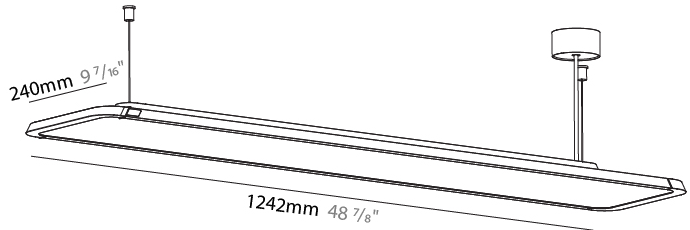

1. To build a product code in our configurator select the specify button on the base model # product page
2. To build a manual product code on this datasheet choose from the options listed below in blue font and add the suffix to the base model #

GENERAL

Series: Hadi
Subseries: Hadi-M Suspended
Brand: Prolicht
Division: Architectural
Mounting Type: Suspension
Mounting Location: Ceiling
Subcategory: Pendant

PHYSICAL

Shape: Rectangle
Length (mm): 1242
Length (in): 48 ⁷/₈
Width (mm): 240
Width (in): 9 ⁷/₁₆
Height (mm): 48
Height (in): 1 ⁷/₈
Light Distribution: Direct / Indirect
Fixture Finish: SSR / BKV / CWI / CRY / HAB / UFT / ITA / RUA / FTG / MYG / LOD / PUS / FRO / FUP / KIA / POP / BLS / SPG / MEY / GOH / GUM / CHC / COM / ABZ / JAG / OBR / MOS / ROR
Fixture Material: Extruded Aluminum / Steel
Cable Details: 2,000mm / 6,000mm Transparent Cable

ELECTRICAL

Lamp Type: LED (Zhaga Standard)
Input Wattage (W): 68.5
Total Output Wattage (W): 61.8
Dimming: Non-Dimmable
Driver Included: No
Driver Location: Integrated
Driver Type: Constant Current - Universal
Driver Class: Class 2
Input Voltage (V): 120 - 277
Upon Request: 0-10V Dimming

LED

Color Temperature (°K): 3000 / 3500 / 4000
Max. Delivered Lumen (lm): 7246 / 7230 / 7378
Nominal Lumen (lm): 8606 / 8687 / 8762
CRI: >90 CRI
Lamp Life (hrs): 50000

OPTICAL

RATINGS AND CERTIFICATIONS

Certified By: Certified for North American Standards
IP rating: IP20